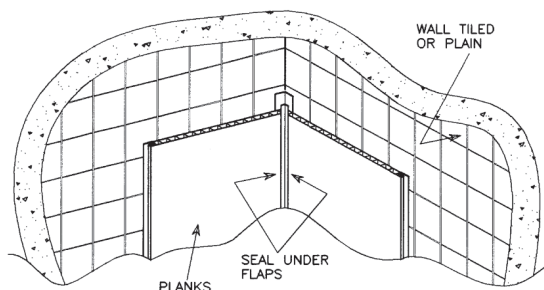

INTERNAL CORNERS (USING PVC PROFILE) – FIG.3