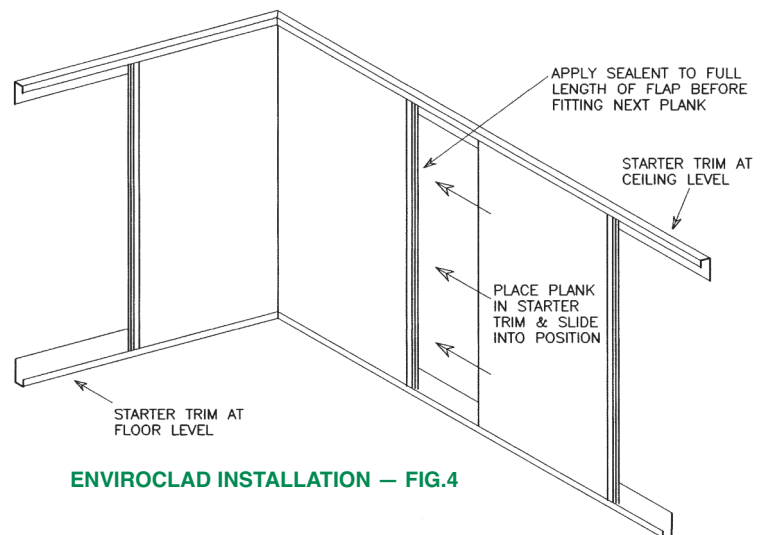

ENVIROCLAD INSTALLATION – FIG.4