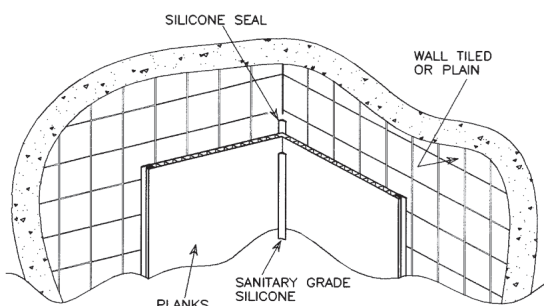

INTERNAL CORNERS (USING SEALANT) – FIG.2