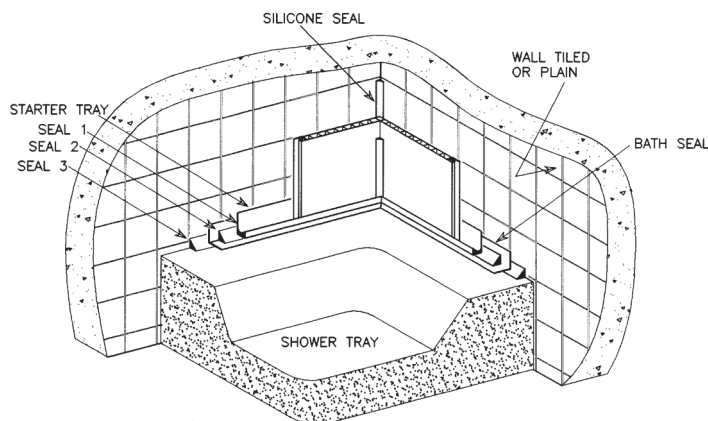

- Ensure walls are clean & dry. Remove loose tiles, loose paper, flaking paint.
- Ensure shower tray/bath is fully installed. Remove/loosen fittings from walls. (Shower fittings, soap holders, etc).
- Seal bath trim (if using) into position.
- Fit bottom Starter trim onto Bath seal using sealant (Fig. 1).
- **Fill bottom Starter trim with sealant.**
- At a corner, fit Internal Corner Profile, seal with silicone or apply bead of silicone (Figs.2 & 3).
- Cut first plank to length - less 10mm, to allow fitting into top and bottom Starter trims (also allows for expansion).
- Apply adhesive to reverse of plank - horizontal strips to width of plank, approx. every 400mm.
- Fit plank in position & press firmly onto wall.
- If cladding shower/over bath, seal lip of each plank with silicone before fitting the next to ensure watertight seal (Fig. 4).
- Cut top Starter trim to length, place in position and continue (Fig. 5).
- External Corner profiles are available for use on corners if required.
- When fitting cladding to a shower, Starter trim can be used as a stop bead at shower door or to finish edge of the final plank.
- Ensure adhesive and sealant are cleaned from face of cladding before they set.
- Cladding can be fitted behind radiators but is not suitable for use with a direct heat source, e.g. solid fuel cookers (heat greater than 60°C). A stainless steel panel should be fitted behind cookers/hobs.
- Please refer to the current brochure for full product details.
- Recessed Lighting: Please note that only PL or CL type low energy downlighters are suitable for use with Enviroclad ceiling panels.
- Bleach not to be used on Silver/Gold infils.
- Return of goods will be accepted within 30 days with proof of purchase.

INTERNAL CORNERS – BASE DETAIL – FIG.1