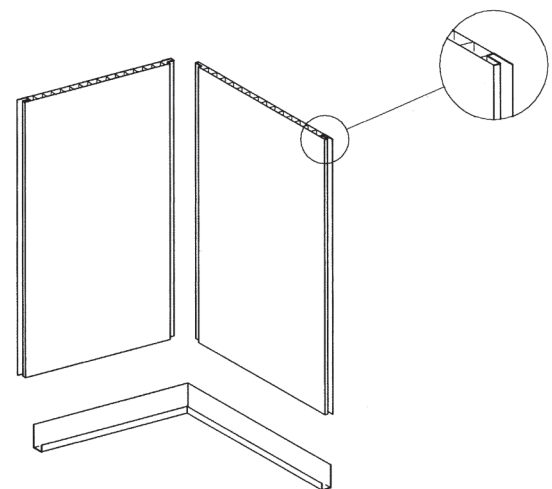

CLADDING & STARTER TRIM – FIG.5

Unit 57b, Hebron Industrial Estate, Hebron Road, Kilkenny, Ireland.

Tel: +353 56 7752866 Fax: +353 56 7770955 E-mail: info@enviroclad.com Website: www.enviroclad.com