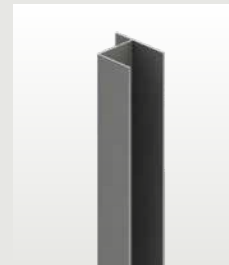

# Composite Fencing

Post supports for both hard and soft surfaces

Powder coated aluminium posts and caps

Powder coated aluminium posts finishing trims

Fence plank starter rail and finishing trim

Existing neighbouring fence adapter trim

All fixings and brackets supplied

Composite concrete post adapter

Natural Look and Feel

Quick and Easy Installation

Easy to Clean and Maintain

Eco-friendly Solution

- ◆ Better. Does not rot, unlike timber fencing.
- ◆ Faster. Quick and easy to install.
- ◆ Double-sided profile - grooved and flat.