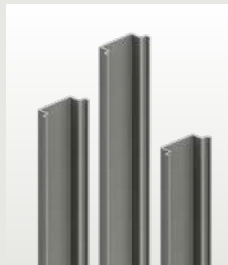

# Composite Fencing

Post supports for both hard and soft surfaces

Powder coated aluminium posts and caps

Powder coated aluminium posts finishing trims

Fence plank starter rail and finishing trim

Existing neighbouring fence adapter trim

All fixings and brackets supplied

Composite concrete post adapter

Natural Look and Feel

Quick and Easy Installation

Easy to Clean and Maintain

Eco-friendly Solution

- ◆ Better. Does not rot, unlike timber fencing.
- ◆ Faster. Quick and easy to install.
- ◆ Double-sided profile - grooved and flat.