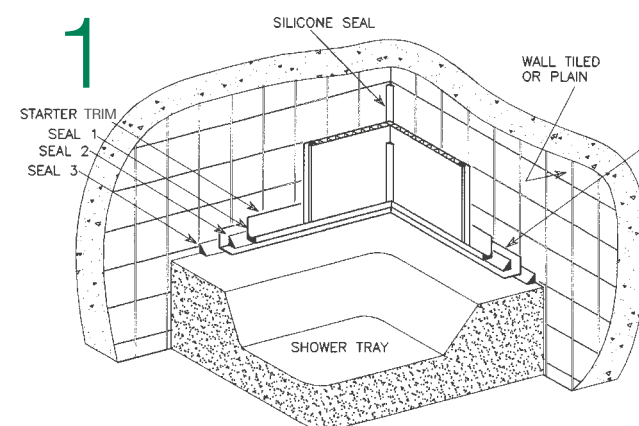

HOW TO INSTALL

- Ensure walls are clean & dry. Remove loose tiles, loose paper, flaking paint.
- Ensure shower tray/bath is fully installed. Remove/loosen fittings from walls. (Shower fittings, soap holders, etc).
- Seal bath trim (if using) into position.
- Fit bottom Starter trim onto Bath seal using sealant (Fig. 1).
- **Fill bottom Starter trim with sealant.**
- Cut top Starter trim to length, place in position and continue (Fig. 5).
- At a corner, fit Internal Corner Profile, seal with silicone or apply bead of silicone (Figs.2 & 3).
- Cut first plank to length - less 10mm, to allow fitting into top and bottom Starter trims (also allows for expansion).
- Apply adhesive to reverse of plank - horizontal strips to width of plank, approx. every 400mm.
- Fit plank in position & press firmly onto wall.
- If cladding shower/over bath, seal lip of each plank with silicone before fitting the next to ensure watertight seal (Fig. 4).
- External Corner profiles are available for use on corners if required.
- When fitting cladding to a shower, Starter trim can be used as a stop bead at shower door or to finish edge of the final plank.
- Ensure adhesive and sealant are cleaned from face of cladding before they set.
- Cladding can be fitted behind radiators but is not suitable for use with a direct heat source, e.g. solid fuel cookers (heat greater than 60°C). A stainless steel or glass panel should be fitted behind cookers/hobs.
- Please refer to the current brochure for full product details.
- Recessed Lighting: Please note that only PL or CL type low energy downlighters are suitable for use with Enviroclad ceiling panels
- Return of goods will be accepted within 30 days with proof of purchase. After 30 days 20% restocking fee will be charged.
- Fitting at the fitter's discretion.