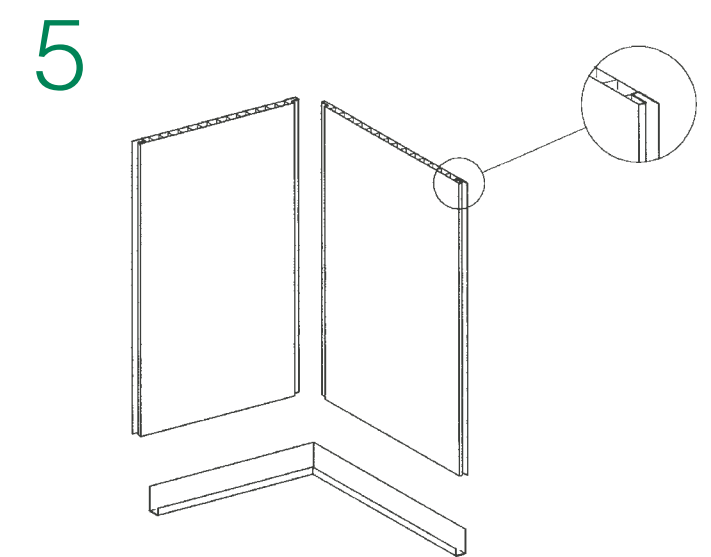

ENVIROCLAD INSTALLATION - FIG.4

CLADDING & STARTER TRIM - FIG.5

Modern Printers 056 772739