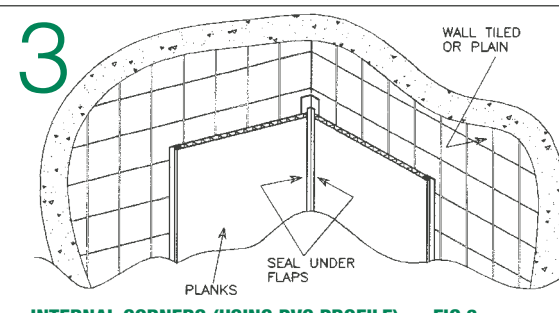

INTERNAL CORNERS (USING PVC PROFILE) - FIG.3