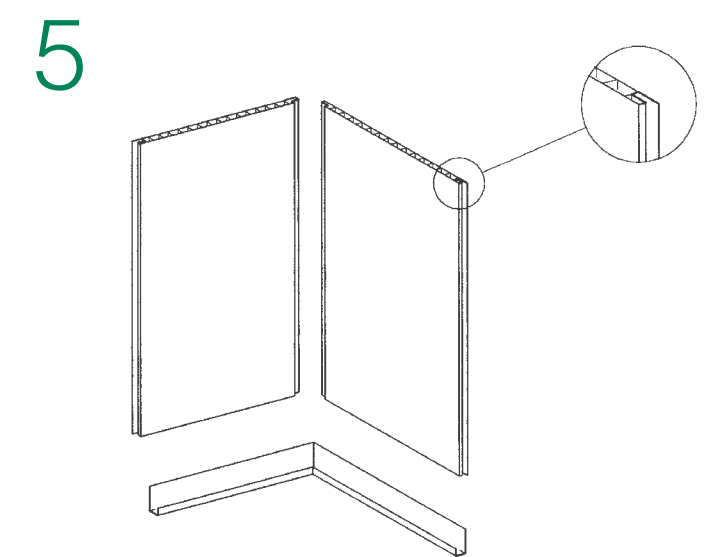

ENVIROCLAD INSTALLATION - FIG.4

CLADDING & STARTER TRIM - FIG.5