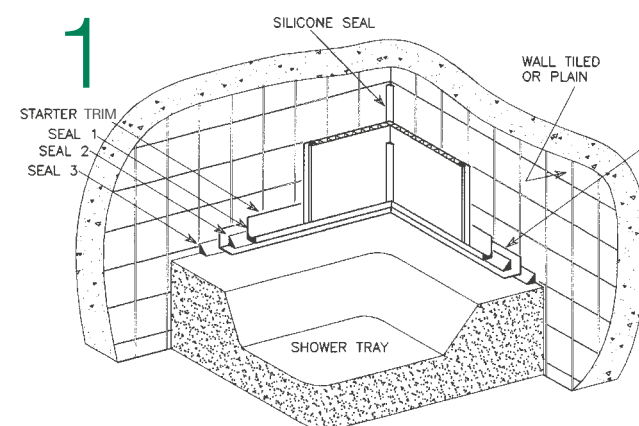

## Trims

## HOW TO INSTALL

- Ensure walls are clean & dry. Remove loose tiles, loose paper, flaking paint.
- Ensure shower tray/bath is fully installed. Remove/loosen fittings from walls. (Shower fittings, soap holders, etc).
- Seal bath trim (if using) into position.
- Fit bottom Starter trim onto Bath seal using sealant (Fig. 1).
- **Fill bottom Starter trim with sealant.**
- Cut top Starter trim to length, place in position and continue (Fig. 5).
- At a corner, fit Internal Corner Profile, seal with silicone or apply bead of silicone (Figs.2 & 3).
- Cut first plank to length - less 10mm, to allow fitting into top and bottom Starter trims (also allows for expansion).
- Apply adhesive to reverse of plank - horizontal strips to width of plank, approx. every 400mm.
- Fit plank in position & press firmly onto wall.
- If cladding shower/over bath, seal lip of each plank with silicone before fitting the next to ensure watertight seal (Fig. 4).
- External Corner profiles are available for use on corners if required.
- When fitting cladding to a shower, Starter trim can be used as a stop bead at shower door or to finish edge of the final plank.
- Ensure adhesive and sealant are cleaned from face of cladding before they set.
- Cladding can be fitted behind radiators but is not suitable for use with a direct heat source, e.g. solid fuel cookers (heat greater than 60°C). A stainless steel or glass panel should be fitted behind cookers/hobs.
- Please refer to the current brochure for full product details.
- Recessed Lighting: Please note that only PL or CL type low energy downlighters are suitable for use with Enviroclad ceiling panels
- Return of goods will be accepted within 30 days with proof of purchase. After 30 days 20% restocking fee will be charged.
- Fitting at the fitter's discretion.