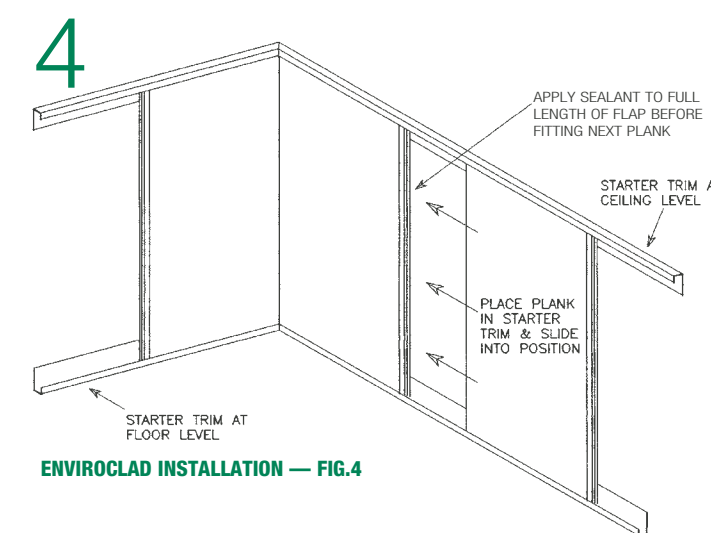

Product Features

- Hygienic - reduces mould & mildew.
- Adds insulation - for heat & sound.
- Can be applied to virtually all surfaces - including tiles.
- No grouting.
- Quick, easy and clean to install.
- Easy to clean and maintain.
- Range of versatile profile fittings.
- Can be fitted onto existing ceilings - no more painting!

Technical Specification

- High impact modified u-PVC.
- 8mm twin-wall construction.
- Reaction to fire classification: C - s3, d0
- Interlocking, 'tongue and groove' design with a flush flat finish.
- Range of edging and corner profiles.
- Optional finish products - borders, coving, skirting, dado.

Cleaning & Maintenance

- Ensure traces of adhesive and silicone sealant are removed from surface of cladding before they set.
- Use only Enviroclad approved cleaner.
- Use a mild soap solution and soft damp cloth to clean.
- Avoid use of abrasive or harsh chemical cleaning agents.
- Please request samples as colours may vary during printing of brochures.
- Colours may vary from batch to batch.

Limitations of Use

- Possible adverse reaction to solvent based adhesives - use recommended adhesives only.
- Application of adhesives, including adhesive tapes, to printed surface is not recommended.
- Exposure to extreme heat source may result in distortion of product.
- Despite a high level of surface protection, prolonged exposure to U.V. may result in colour variation.

Terms and Conditions can be viewed at www.enviroclad.com/terms

Trims

LIMITED EDITIONS

PLEASE CONTACT US FOR FURTHER DETAILS.

PLEASE NOTE LIMITED EDITIONS ARE SUBJECT TO CHANGE AND A MINIMUM 4 WEEK LEAD IN TIME.

HOW TO INSTALL