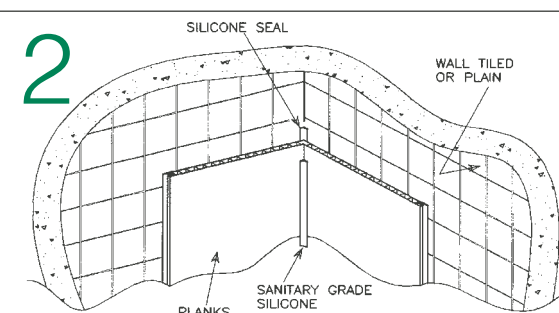

INTERNAL CORNERS (USING SEALANT) - FIG.2