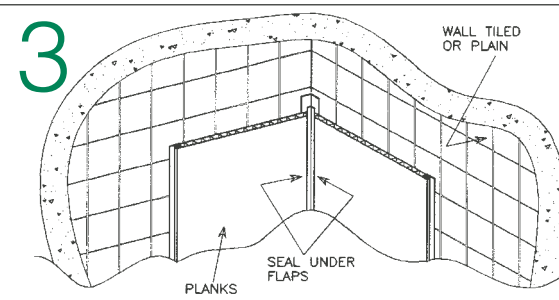

INTERNAL CORNERS (USING PVC PROFILE) - FIG.3

Modern Printers 056 772739