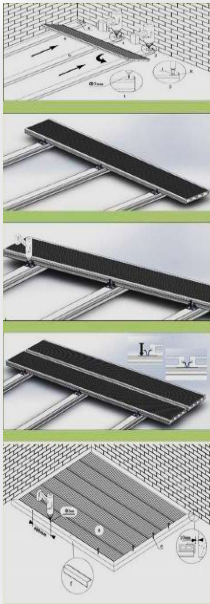

- **Maintenance-Free**
- **Bare Feet Safe (No Split or Splinter)**
- **Weather Resistant**
- **Stain Resistant**
- **Secret Fixing**
- **Slip Resistant**
- **Minimal Expansion and Contraction**